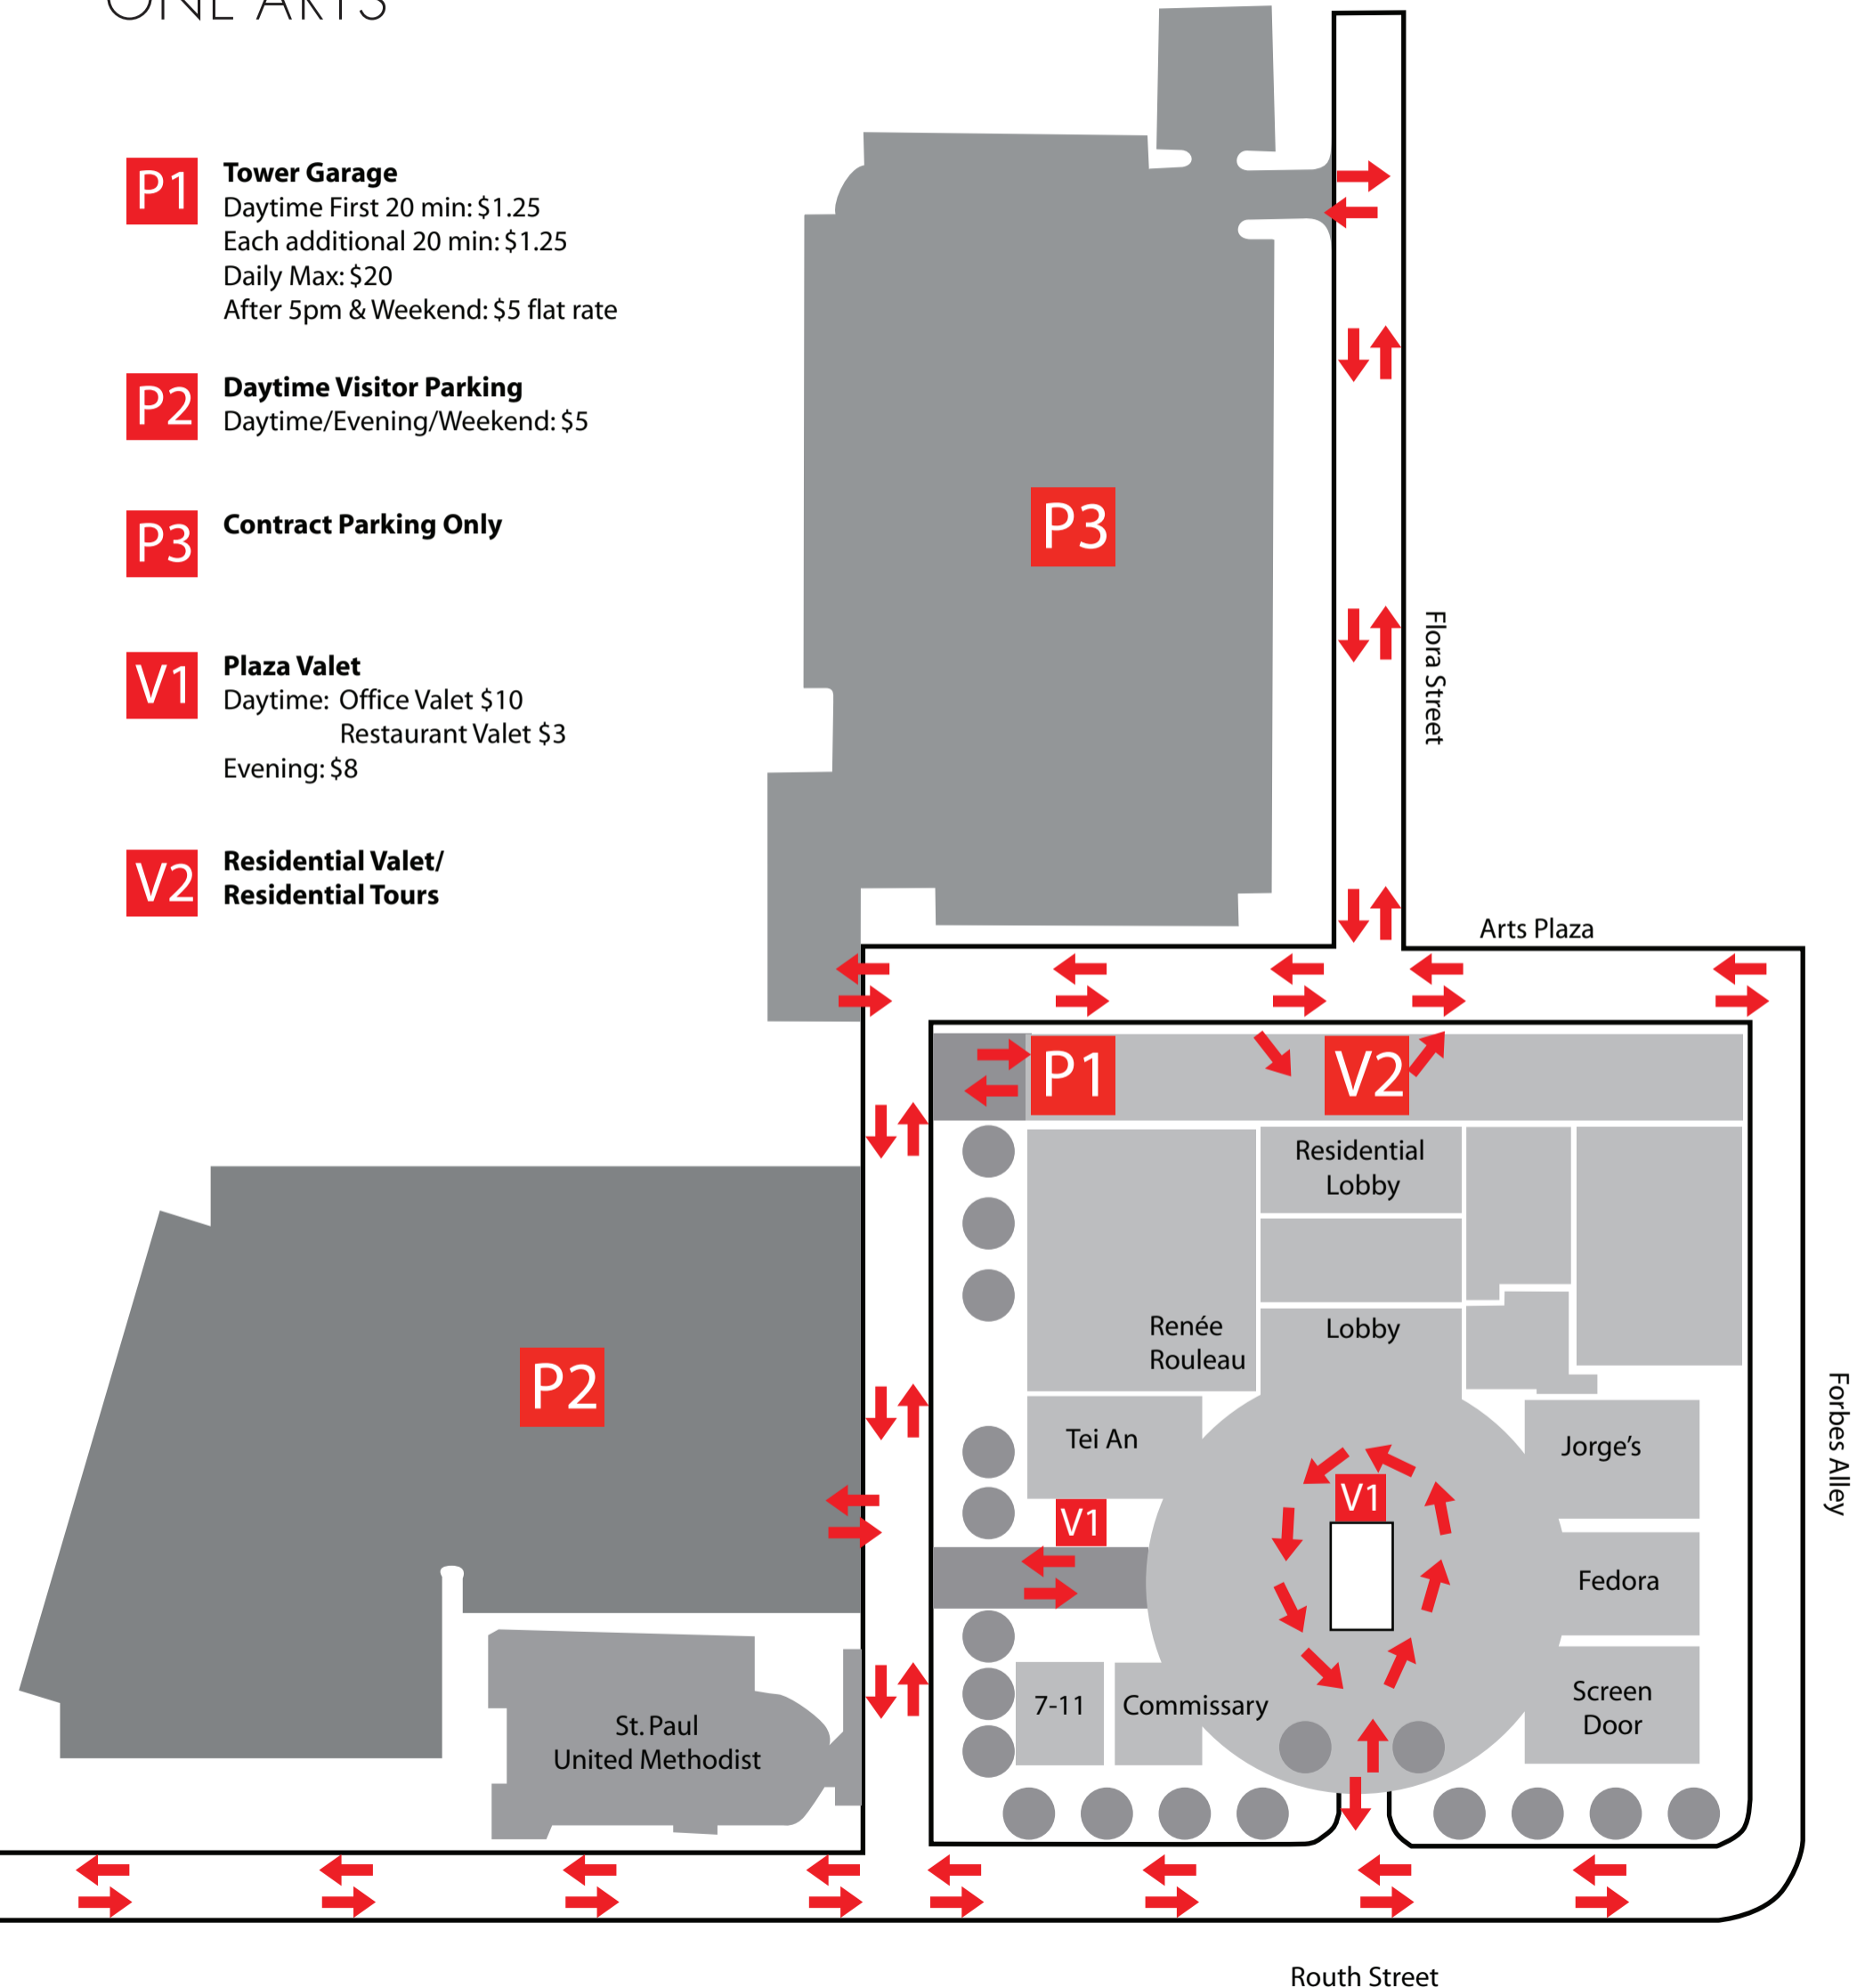

Parking Areas

ONE ARTS

P1

Tower Garage

Daytime First 20 min: \$1.25
Each additional 20 min: \$1.25
Daily Max: \$20
After 5pm & Weekend: \$5 flat rate

P2

Daytime Visitor Parking

Daytime/Evening/Weekend: \$5

P3

Contract Parking Only

V1

Plaza Valet

Daytime: Office Valet \$10
 Restaurant Valet \$3
Evening: \$8

V2

**Residential Valet/
Residential Tours**

* RATES ARE SUBJECT TO CHANGE.