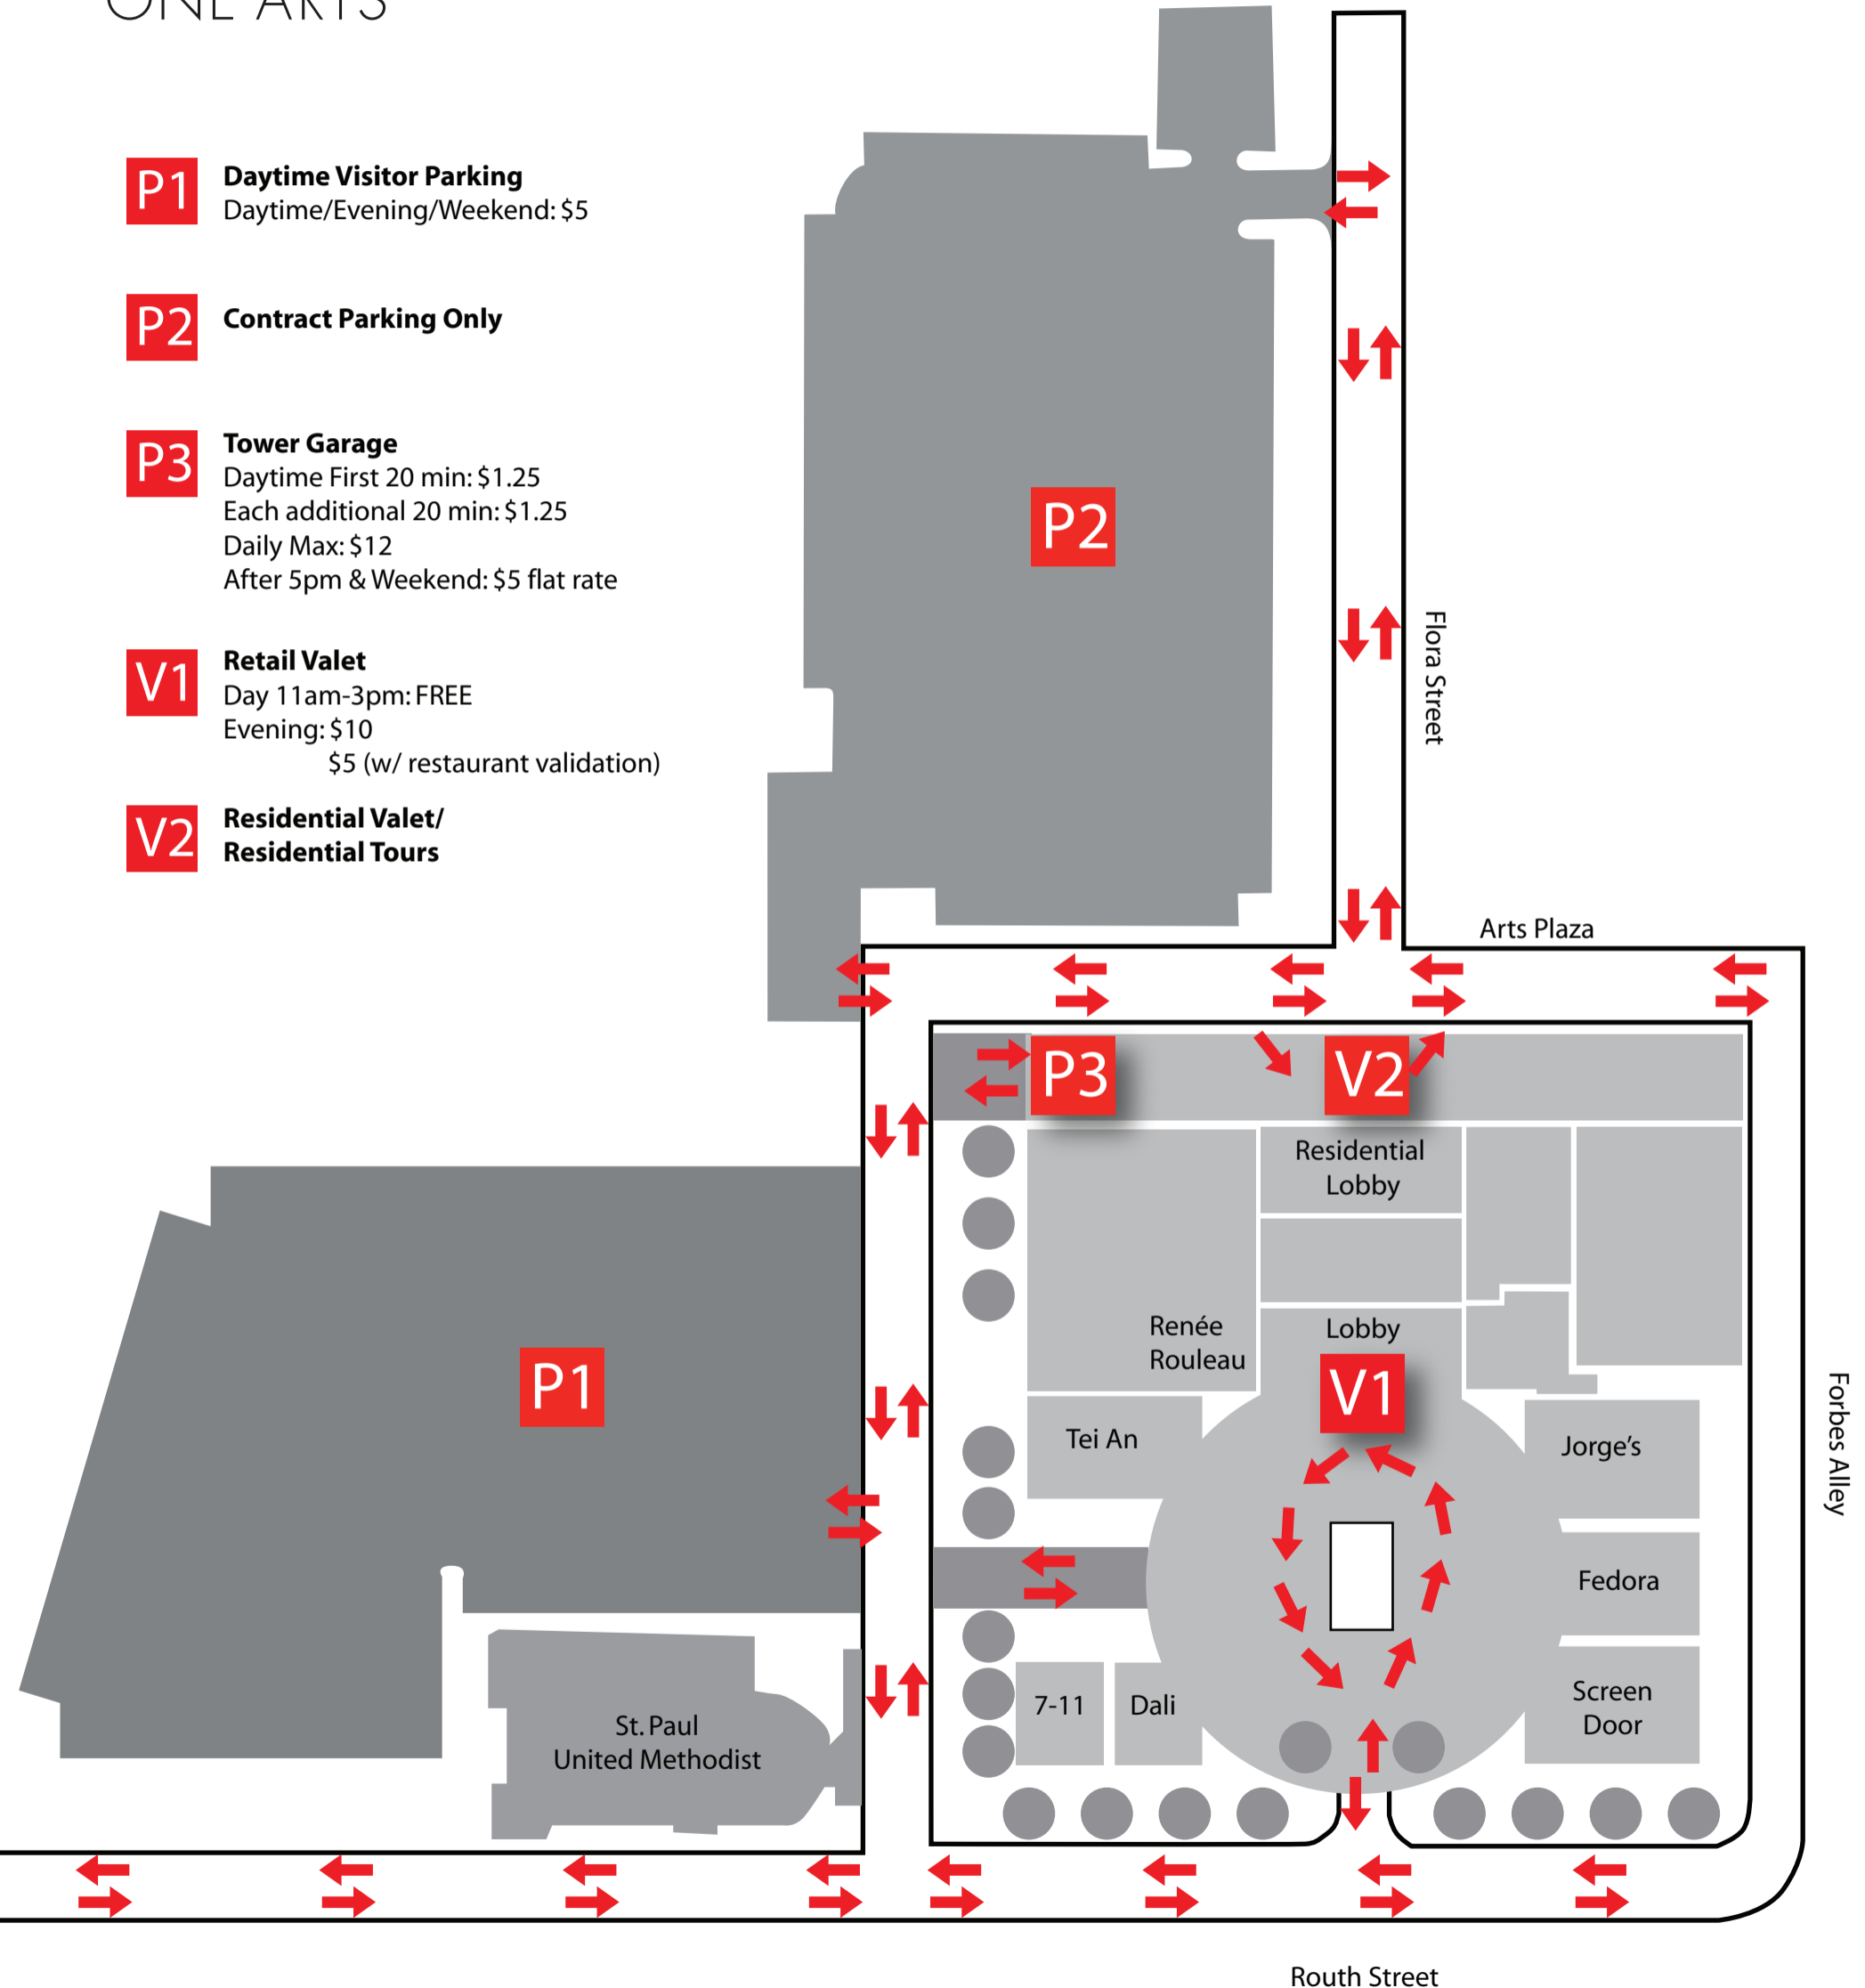

Parking Areas

ONE ARTS

P1

Daytime Visitor Parking

Daytime/Evening/Weekend: \$5

P2

Contract Parking Only

P3

Tower Garage

Daytime First 20 min: \$1.25

Each additional 20 min: \$1.25

Daily Max: \$12

After 5pm & Weekend: \$5 flat rate

V1

Retail Valet

Day 11am-3pm: FREE

Evening: \$10

\$5 (w/ restaurant validation)

V2

**Residential Valet/
Residential Tours**

* RATES ARE SUBJECT TO CHANGE.